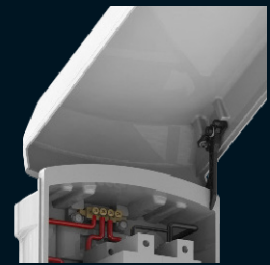

**Weather & UV Resistant**  
(25 Year outdoor life)

**Built in door stay**

**Flame Retardant**

**IP Level: 45**

**IK Level: 9**

**Wall and Pole mount**  
(No Bracket required)

**Durable GRP Material**

**Available in 4 sizes**

**Pad-lockable**  
\* Fits padlock size 262 - 264. Sizes may vary according to make.

Part Number	Description	H (mm)	W (mm)	D (mm)
040-903	TILT 3	350	218	136
040-904	TILT 5	350	310	136
040-905	TILT 6	480	355	149
040-934	TILT 7	550	500	150